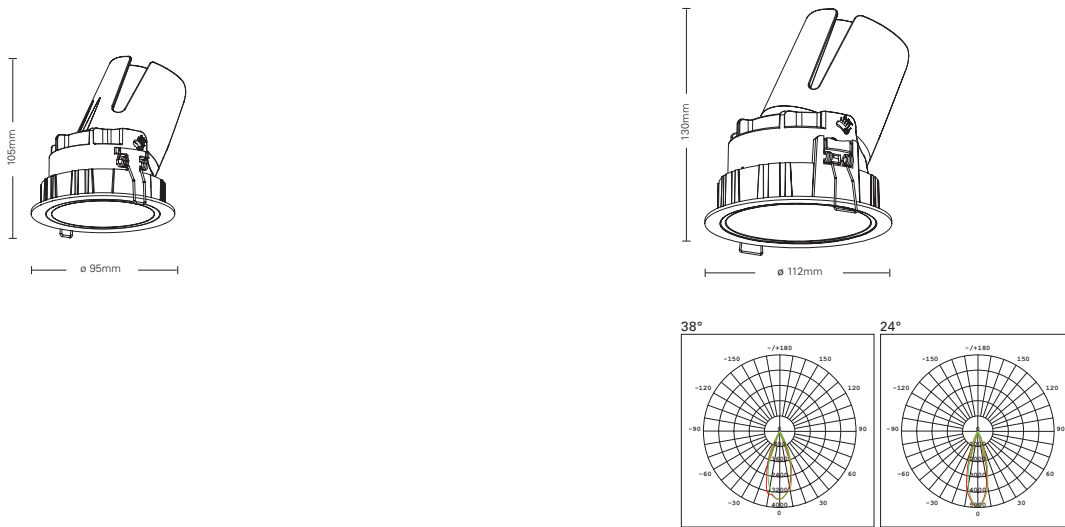

Product Description

Recessed COB round Tilted Downlight luminaire , Die-cast Aluminum Alloy Housing with advance powder spray technology , anti-oxidation and anti-corrosion . Designed and equipped with anti-glare reflector.

Product Name/产品名称	FR1300	FR1302
Dimension/尺寸	ø 95*105mm	ø 112*130mm
Lamp Source/光源	CREE COB (Bridgelux / CITIZEN Optional)	CREE COB (Bridgelux / CITIZEN Optional)
Wattage/瓦数	10W	15W
Luminous Flux/光通量	600 Lumen	880 Lumen
Luminaire Efficacy/光效	60 Lumen / Watt	58 Lumen / Watt
Color Temperature/色温	2700K, 3000K, 4000K, 5000K	2700K, 3000K, 4000K, 5000K
CRI/显色指数	>80 (over 90 optional)	>80 (over 90 optional)
Dimming Method/调光方式	Triac, 0-10V, Dali	Triac, 0-10V, Dali
Beam Angle/光束角	40°	30° / 33° / 39°
Tilt Angle/可调角度	Max 25°	Max 25°
Cut Hole Size/开孔尺寸	ø 86mm	ø 105mm
Reflector Colour/反光杯颜色	Silver	Silver
Available Color/外壳颜色	White, Black	White, Black
Shell material/外壳材质	Aluminum	Aluminum
IP Rating/防护等级	IP20	IP20
Certification/证书	CE	CE